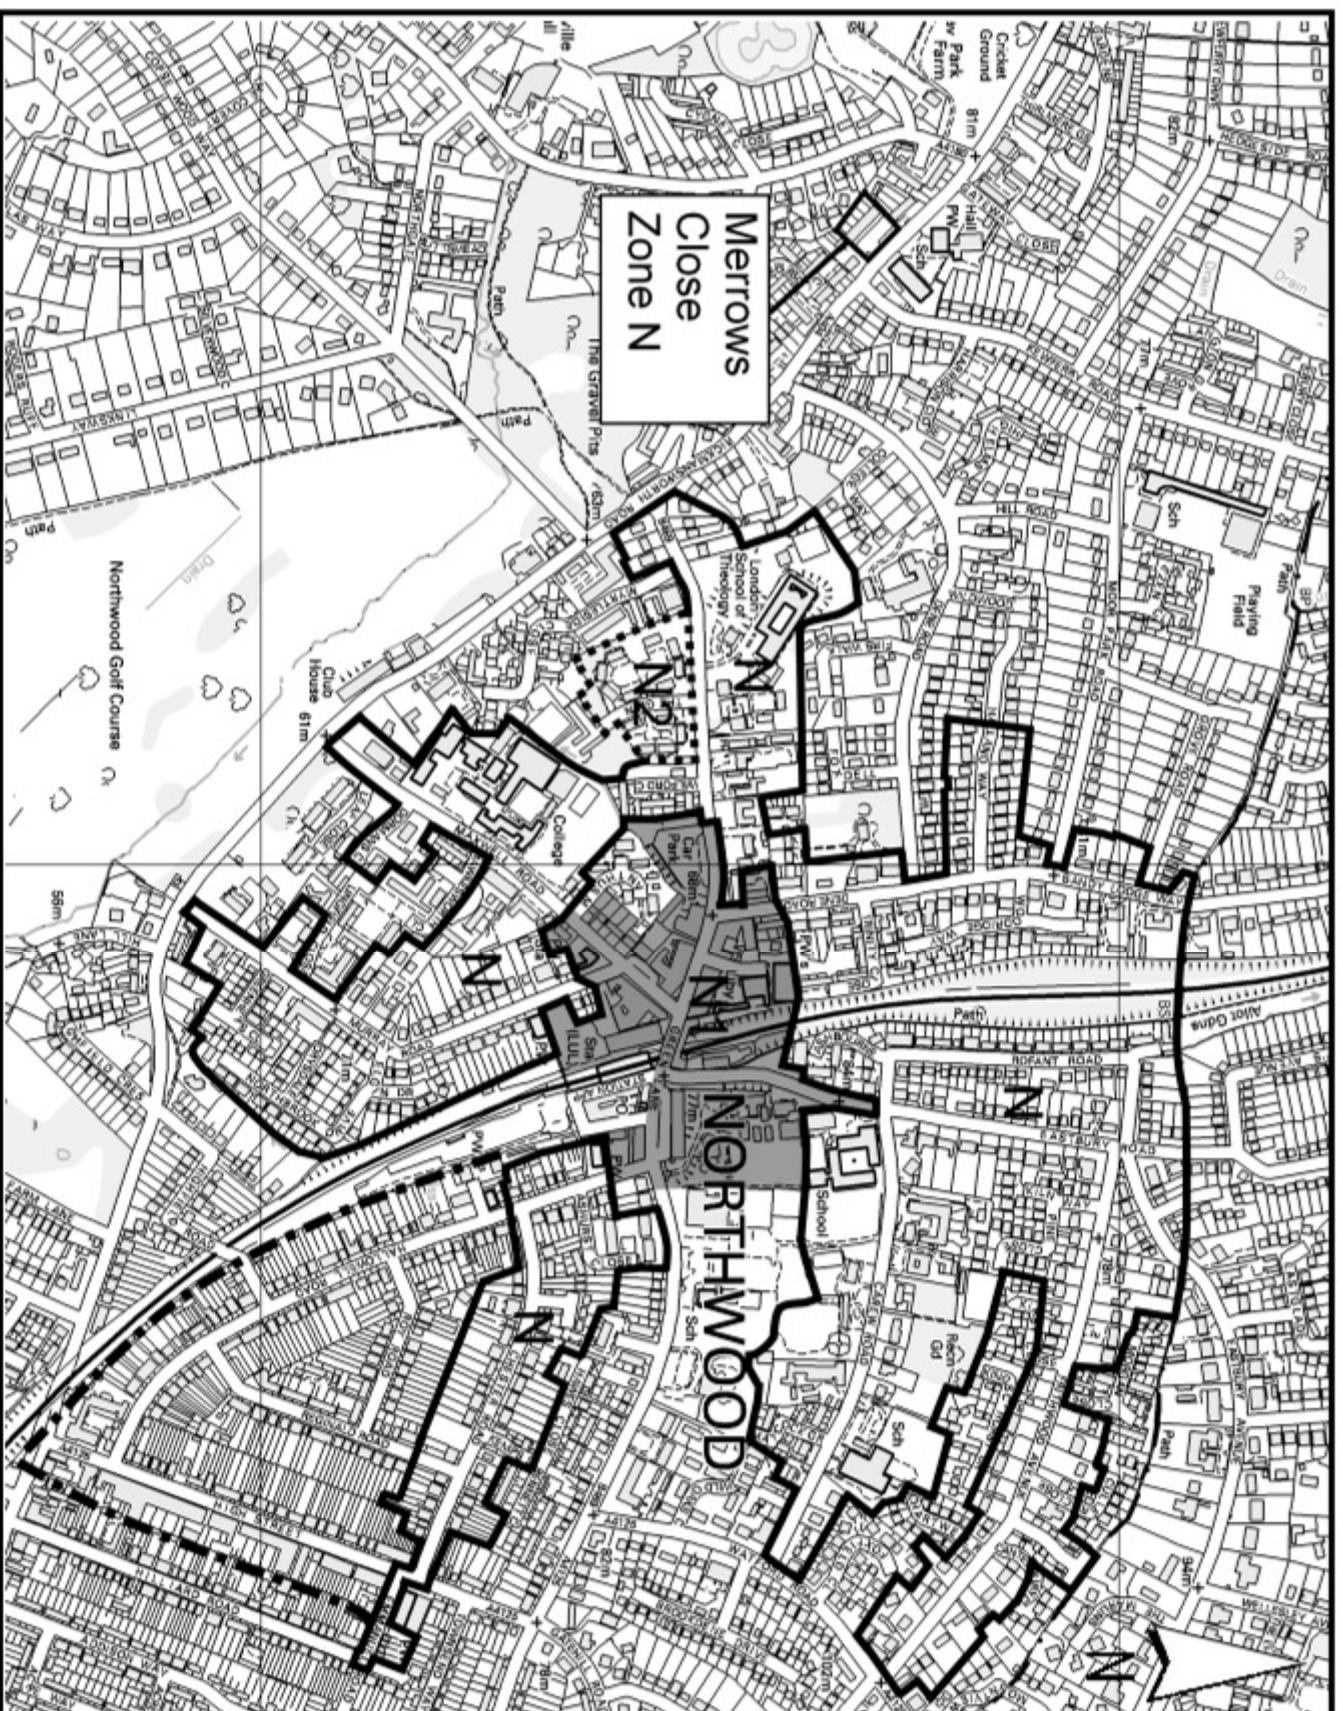

Northwood Parking Management Scheme

Appendix A

Boundary of Northwood
Parking Mangement Scheme Zone N

Boundary of Northwood Town Centre
Parking Scheme Zone N1

Boundary of Northwood Parking
Management Scheme Zone N2

Boundary of consultation area
(Jan 2014)

Date Jan 2014
Scale 1:9,500